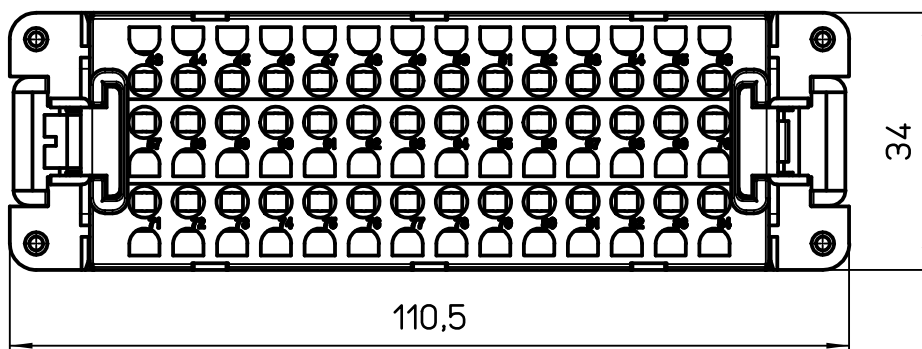

Diritti riservati All rights reserved

dimensions in mm	JDSM 42 N	Scale	
Date 24/02/12	male insert, spring, 42P 10A 400V	1:1	
Sign. T.Tedeschi			