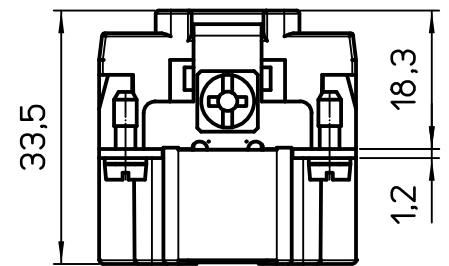

Diritti riservati All rights reserved

dimensions in mm	JDSM 42 N	Scale	
Date 24/02/12	male insert, spring, 42P 10A 400V	1:1	
Sign. T.Tedeschi			