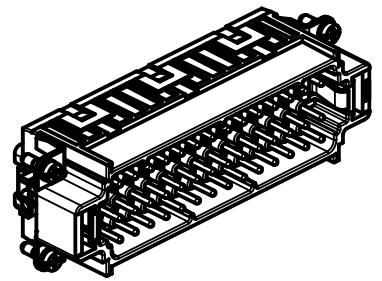

Diritti riservati All rights reserved

dimensions in mm	JDSM 42 N	Scale	
Date 24/02/12	male insert, spring, 42P 10A 400V	1:1	
Sign. T.Tedeschi			