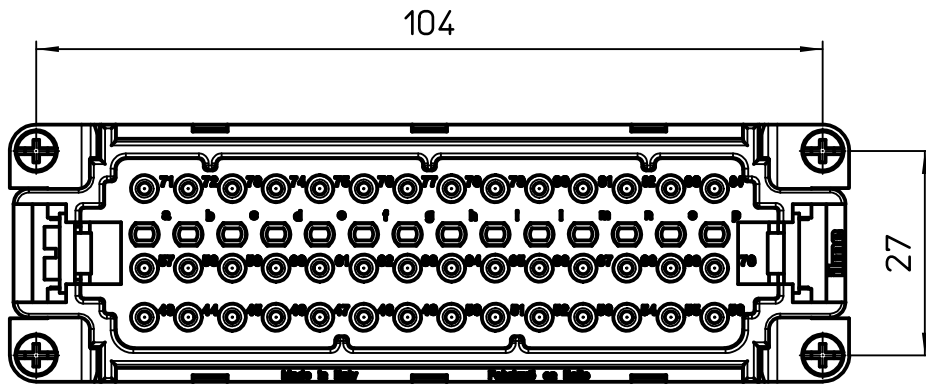

Diritti riservati All rights reserved

dimensions in mm	JDSM 42 N	Scale	
Date 24/02/12	male insert, spring, 42P 10A 400V	1:1	
Sign. T.Tedeschi			