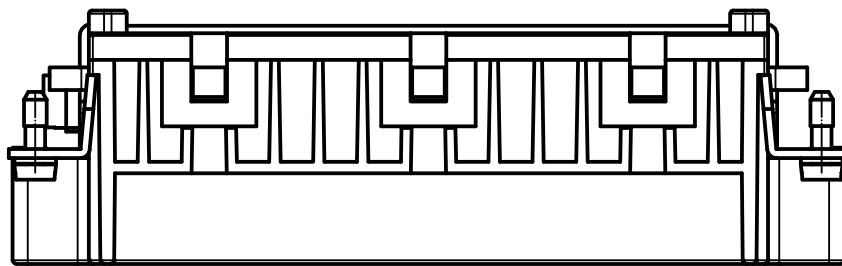

Diritti riservati All rights reserved

dimensions in mm	JDSM 42 N	Scale	
Date 24/02/12	male insert, spring, 42P 10A 400V	1:1	
Sign. T.Tedeschi			